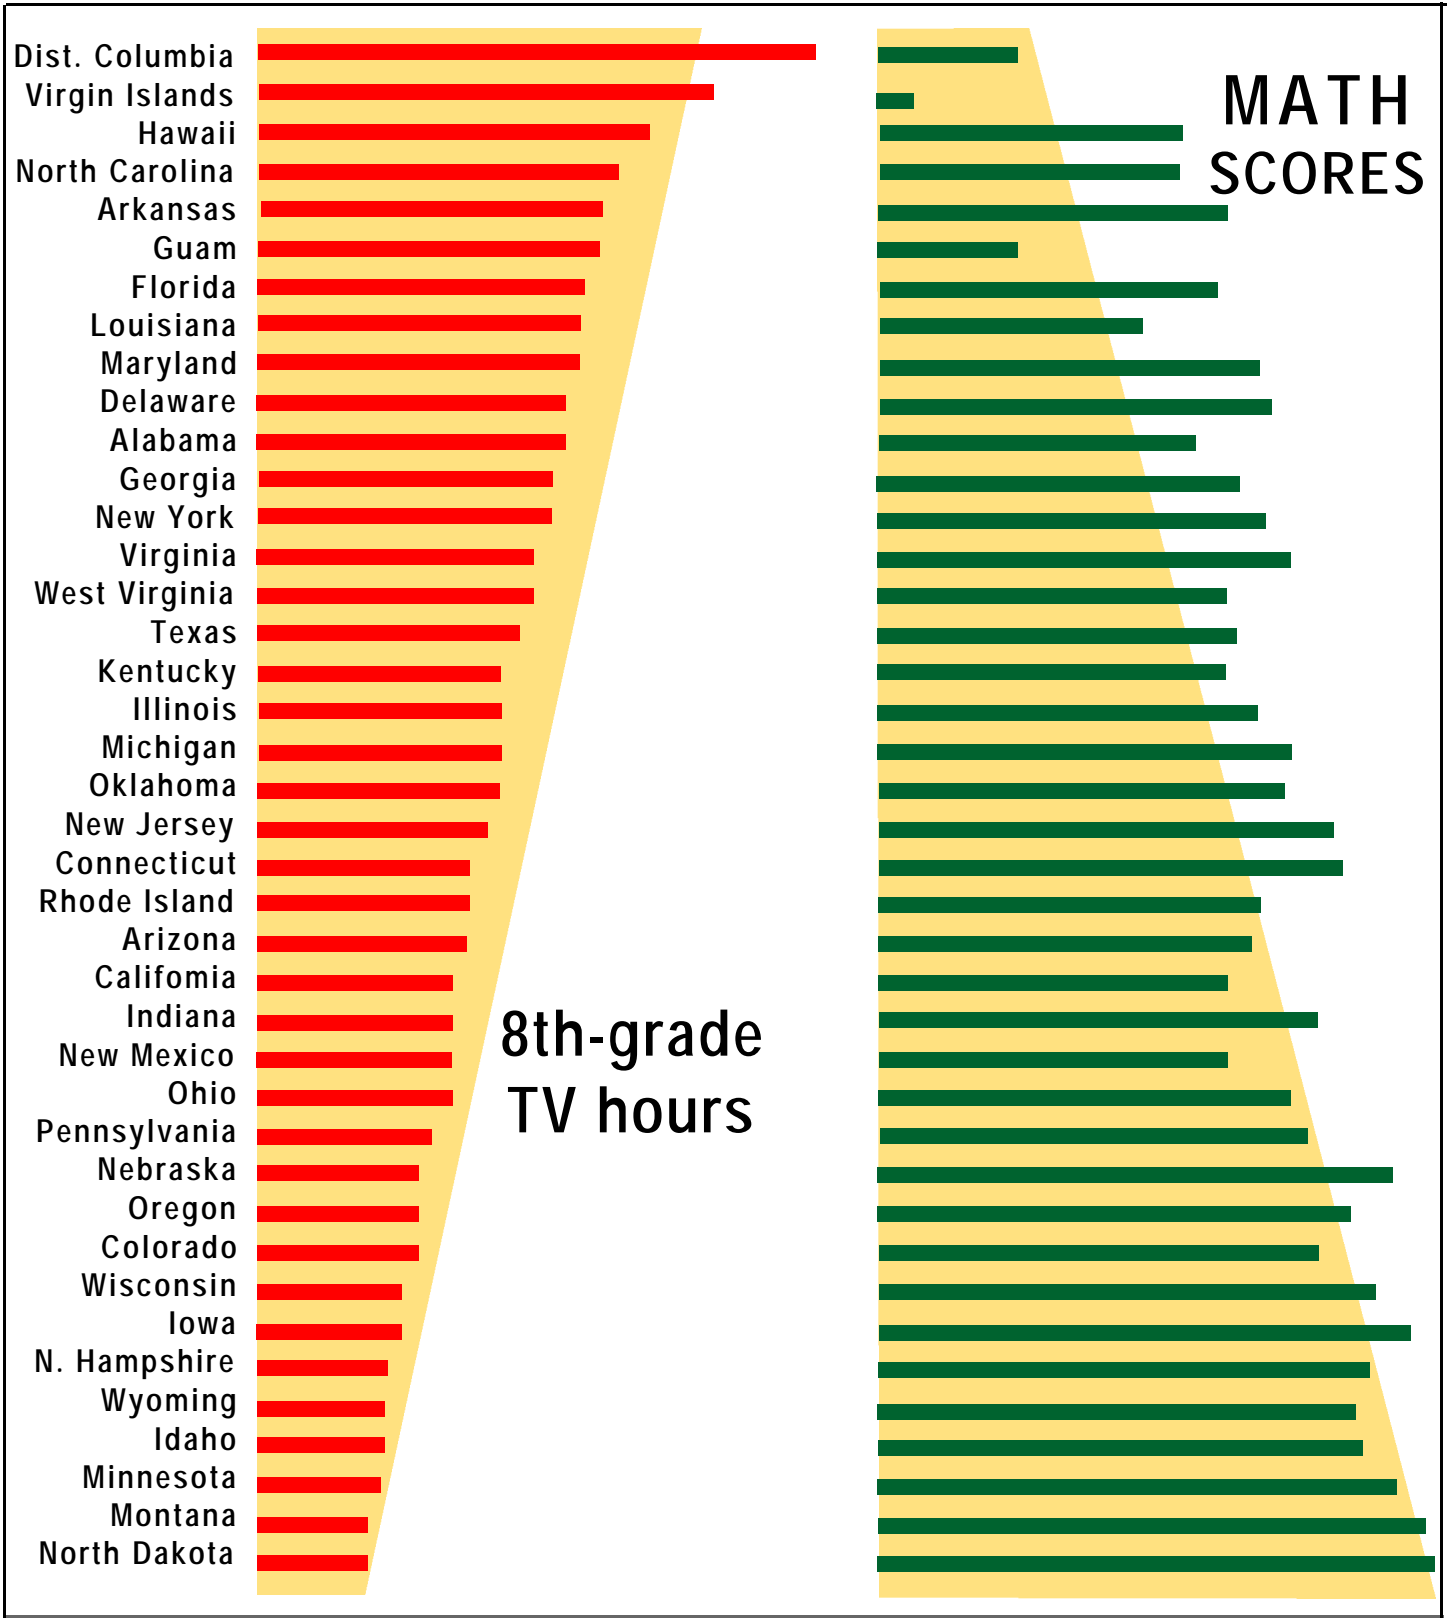

TV viewing hours among eighth-graders as they correlate to NAEP math scores in 37 states and territories

SOURCE: Paul E. Barton and Richard J. Coley, *America's Smallest School: The Family*, Policy Information Report, Princeton, NJ: Policy Information Center, Educational Testing Service, 1992.